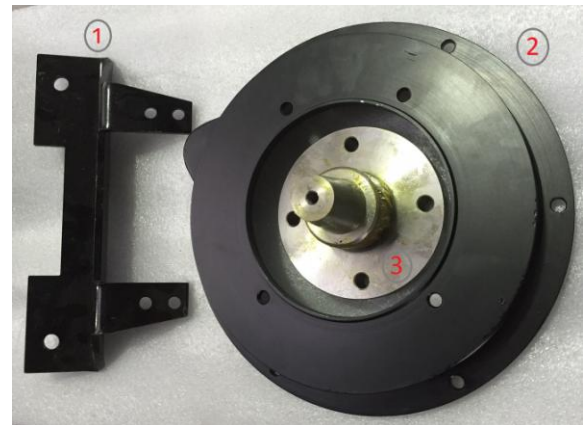

## PRODUCT OVERVIEW

The RFL Kubota refit kit is an ideal alternative for the Kubota GL6000 and GL9000 gensets. The kit comes complete with :

- RFL PMG alternator.
- Mounting foot (1)
- Adaptor housing (2)
- Taper drive shaft (3)